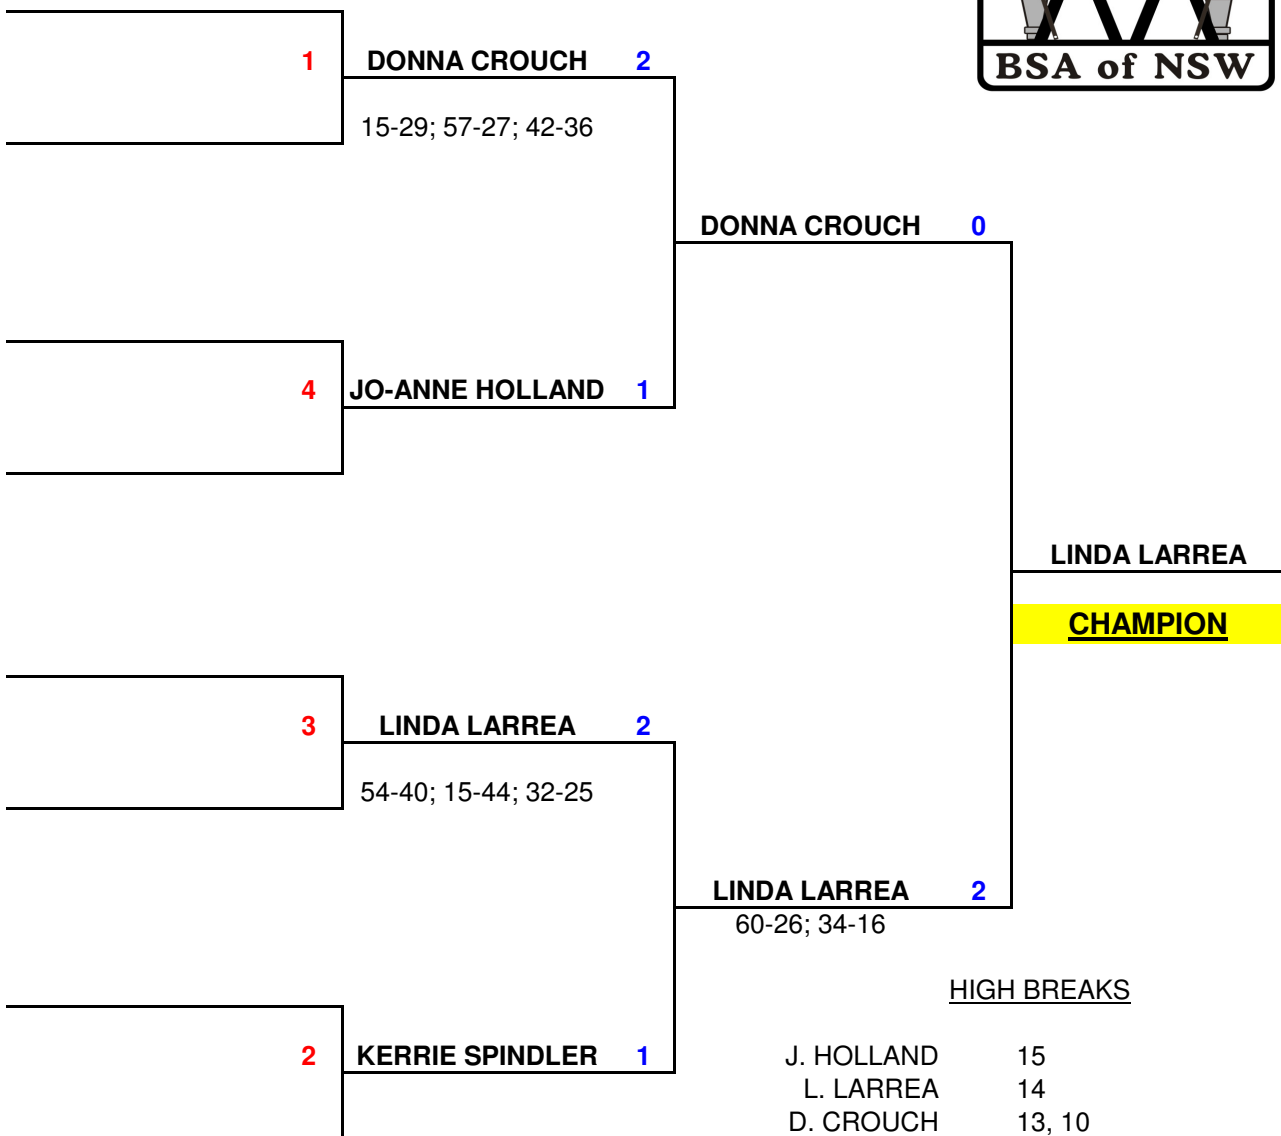

SEEDING POSITION