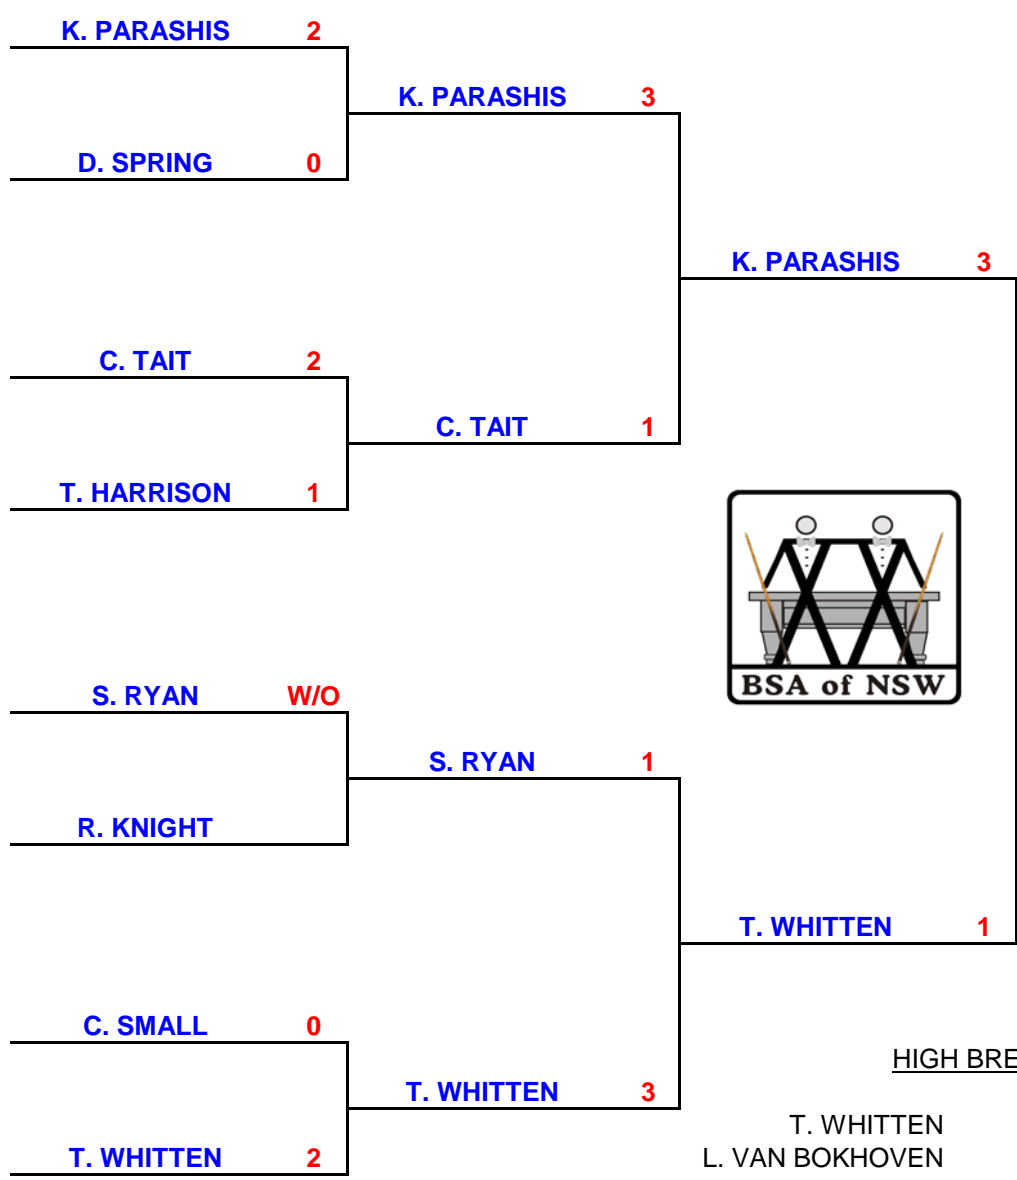

2014 NSW WOMEN'S SNOOKER CHAMPIONSHIP

20th - 21st September 2014 at Mingara Recreation Club

Quarter Finals <i>Best of 3 frames</i>	Semi Finals <i>Best of 5 frames</i>	Final <i>Best of 5 frames</i>

K. PARASHIS
CHAMPION

HIGH BREAKS :

T. WHITTEN	27, 21, 20, 18
L. VAN BOKHOVEN	24
C. TAIT	23
K. PARASHIS	22
T. HARRISON	21
D. SPRING	20

MAJOR SPONSOR:
MINGARA SNOOKER & BILLIARDS CLUB